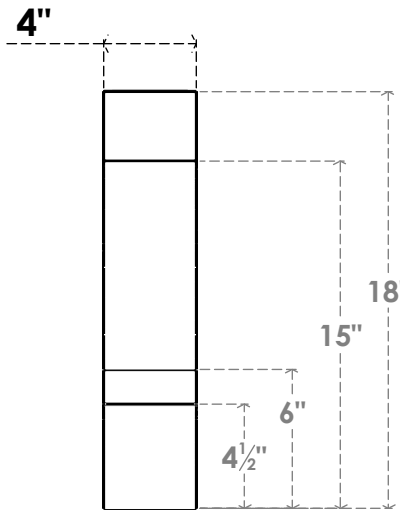

# ITEM NUMBER: BRCPC040X06000X18000BOA

4"W X 6"D X 18"H BALBOA ARCHITECTURAL GRADE PVC CLOSED KNEE BRACE

**SIDE PROFILE**

**FRONT PROFILE**

**ISOMETRIC**

EKENA MILLWORK  
2300 WEST MAIN ST.  
CLARKSVILLE, TX 75426  
TOLL FREE: 866-607-0453  
WWW.EKENAMILLWORK.COM