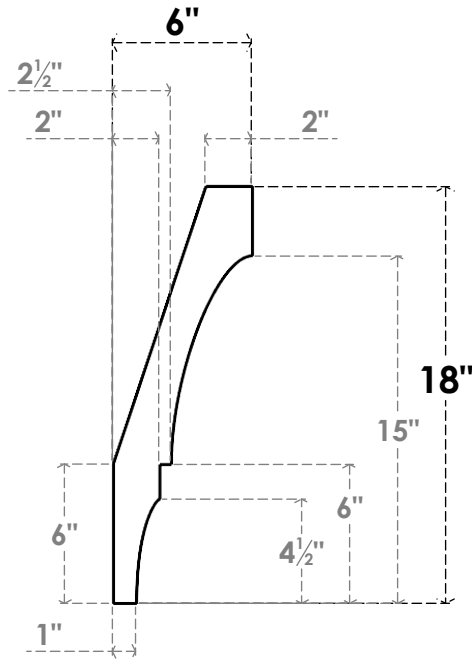

# ITEM NUMBER: BRCPC040X06000X18000BOA

4"W X 6"D X 18"H BALBOA ARCHITECTURAL GRADE PVC CLOSED KNEE BRACE

**SIDE PROFILE**

**FRONT PROFILE**

**ISOMETRIC**

EKENA MILLWORK  
2300 WEST MAIN ST.  
CLARKSVILLE, TX 75426  
TOLL FREE: 866-607-0453  
WWW.EKENAMILLWORK.COM

NOTES

1. INSTALLATION TO BE COMPLETED IN ACCORDANCE WITH MANUFACTURER'S SPECIFICATIONS.
2. DRAWING MAY NOT BE TO SCALE
3. THIS DRAWING IS INTENDED FOR DESIGN AND PLANNING PURPOSES ONLY.
4. ALL INFORMATION CONTAINED HEREIN WAS CURRENT AT THE TIME OF DEVELOPMENT BUT MUST BE REVIEWED AND APPROVED BY THE PRODUCT MANUFACTURER TO BE CONSIDERED ACCURATE.
5. ARCHITECTURAL GRADE PVC PRODUCTS ARE MADE FROM EXPANDED CELLULAR PVC AND COME NATURALLY WHITE BUT MAY BE PAINTED